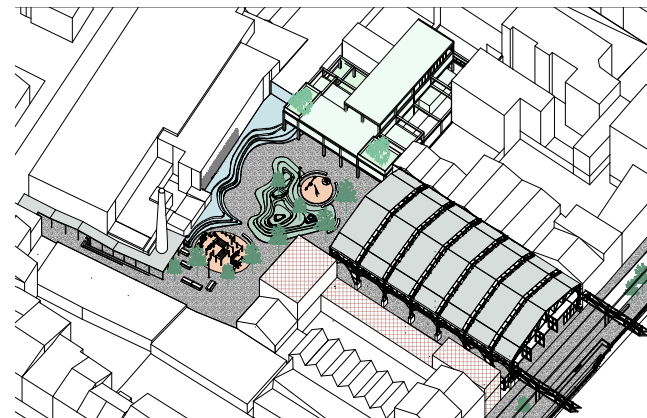

NURSERY

Tiles

Light color, playful and nuanced
easily dismantled and recycled

Fence

Playful look instead of strict separation

Plants

Roof garden as an ecological landmark affects
the mood positively while it also contributes to
avoid flooding and overheating

Concrete

Produced in situ

Glass fleece facade

Anodised aluminium frame
arranged according to the orientation
and the space uses, provide natural
light in winter and limit overheating in
hot weather